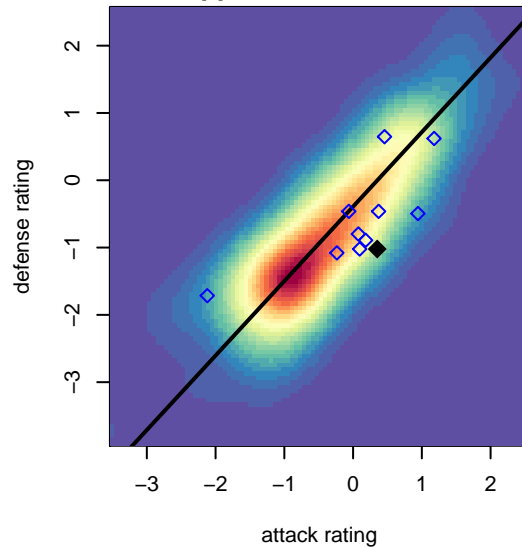

# Canyon Optimist Inferno G05

, ID  
 G05 total strength=701  
 attack=1.42 defense=0.36  
 fall league = Idaho D3 U12 North U12  
 spr league = Spr Idaho D3 U12 South

alt names used:  
 INFERNO  
 INFERNO (ID)  
 INFERNO

Venues played:  
 2016 Idaho D3 U12 North U12  
 2016 GEM State Challenge U12G Silver East L  
 2016 Spr Idaho D3 U12 South

**Canyon Optimist Inferno G05**  
 Dots are actual minus expected GF (blue circles) and GA (red triangles).  
 Blue line is smoothed change in attack strength. Red is smoothed change in defense strength.

**attack and defense variance (black dot)  
relative to other teams  
and top 10 in region**

**attack and defense rating  
relative to others at age  
and all opponents in last 13 months**

**Performance relative to 13 month average**