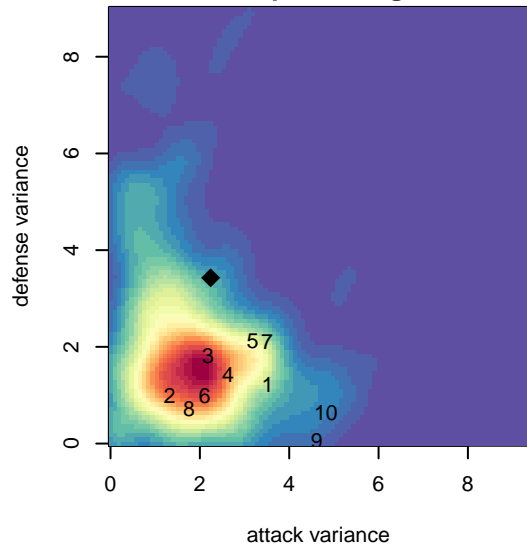

# Canyon Optimist Inferno G05

, ID  
 G05 total strength=701  
 attack=1.42 defense=0.36  
 fall league = Idaho D3 U12 North U12  
 spr league = Spr Idaho D3 U12 South

alt names used:  
 INFERNO  
 INFERNO (ID)  
 INFERNO

Venues played:  
 2016 Idaho D3 U12 North U12  
 2016 GEM State Challenge U12G Silver East L  
 2016 Spr Idaho D3 U12 South

**Canyon Optimist Inferno G05**  
 Dots are actual minus expected GF (blue circles) and GA (red triangles).  
 Blue line is smoothed change in attack strength. Red is smoothed change in defense strength.

**attack and defense variance (black dot)  
relative to other teams  
and top 10 in region**

**attack and defense rating  
relative to others at age  
and all opponents in last 13 months**

**Performance relative to 13 month average**